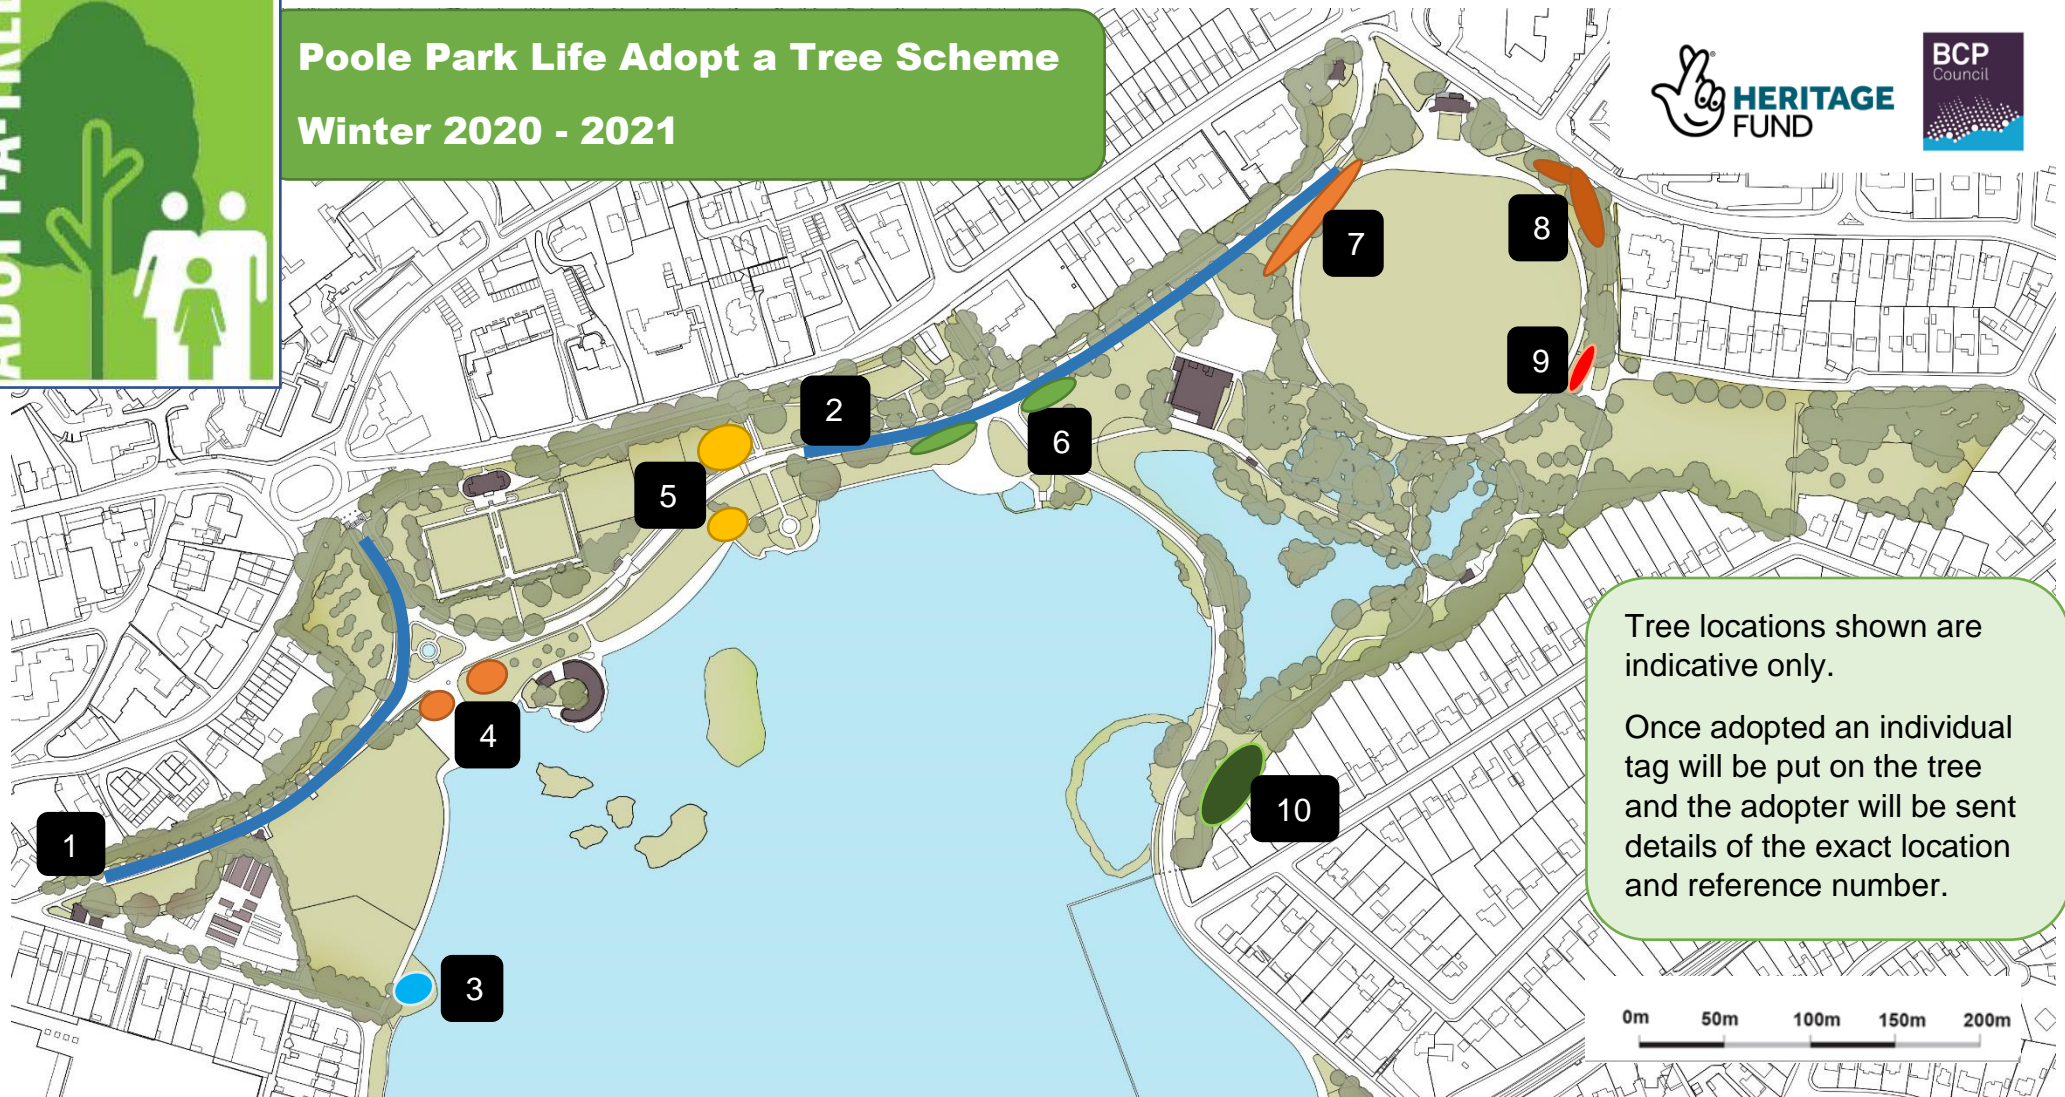

Poole Park Life Adopt a Tree Scheme

Winter 2020 - 2021

Tree locations shown are indicative only.

Once adopted an individual tag will be put on the tree and the adopter will be sent details of the exact location and reference number.

Location No.	Location Name	No of Trees	Tree reference	Location No.	Location Name	No of Trees	Tree reference
1	West Avenue & Norton's Gate	20.	T1 – T20	6	Middle Gate	9.	T49 – T57
2	Middle and East Avenue	14.	T21 – T34	7	Cricket pitch west	7.	T57 – T63
3	Westfield Promontory	3.	T35 – T37	8	Cricket pitch east	9.	T61 – T72
4	Westfield car park	5.	T38 – T42	9	Copse Close	3.	T73 – T75
5	War Memorial & Leaning tree area	6.	T43 – T48	10	Whitecliff Road entrance	6.	T76 – T82